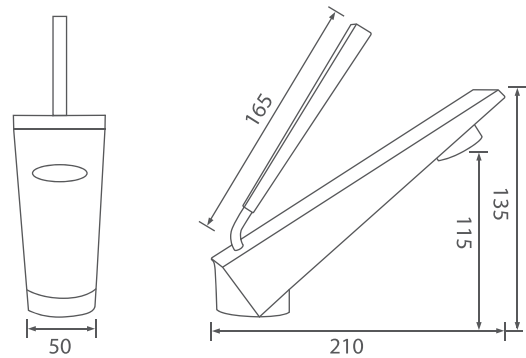

Brushed Nickel
BB5-3001BN

Matt Gray
BB5-3001MG

Brushed Gold
BB5-3001BG

Blueprint

BATHROOM WASH BASIN FAUCET BB6-3001

About

The body features a bold combination of straight lines and the handle has a simple design. The ergonomic handle angle makes it more convenient to use.