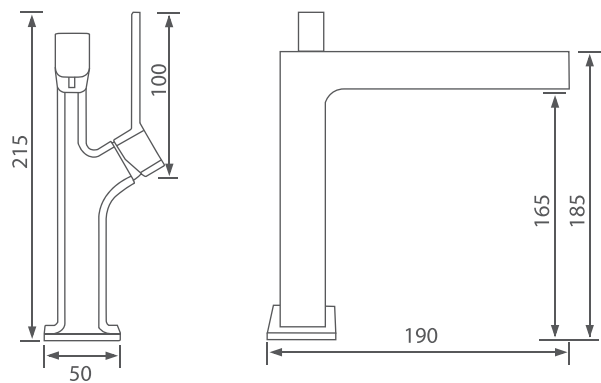

Color

Chrome
BB3-3002CR

Brushed Nickel
BB3-3002BN

Matt Gray
BB3-3002MG

Brushed Gold
BB3-3002BG

Blueprint