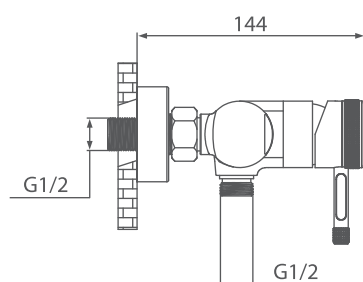

Installation

150mm

Color

Chrome
Ba3-6005CR

Matt Gray
Ba3-6005MG

Brushed Nickel
Ba3-6005BN

Blueprint

BATHTUB / SHOWER FAUCET Bβ5-6001 / Bβ5-6005