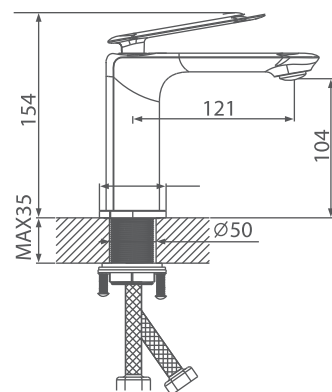

Perforation

Ø33-Ø35

Color

Chrome
Ba3-3001CR

Brushed Nickel
Ba3-3001BN

Matt White
Ba3-3001MW

Blueprint

BATHROOM WASH BASIN FAUCET Bβ5-3002