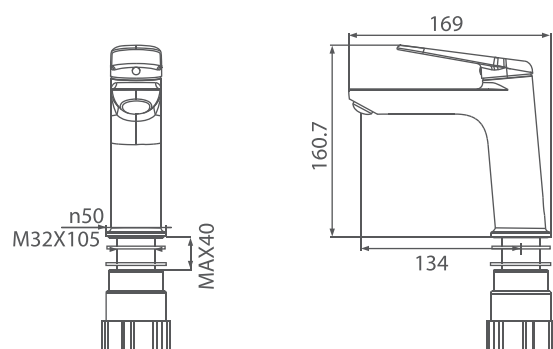

Brushed Nickel
PT1-3001BN

Matt Gray
PT1-3001MG

Brushed Gold
PT1-3001BG

Matt White
PT1-3001MW

Blueprint

BATHROOM WASH BASIN FAUCET PT2-3001

About

This is the most standard design faucet that is faithful to basic functions and design. The basic body design stands out and goes well with any space.