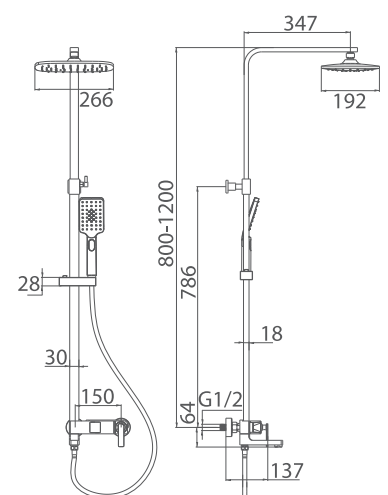

150mm

Product

Matt Gray
BP1-16008MG

Matt Gray
Ba2-160010MG

Chrome
Bβ5-16001CR

Blueprint

BATHTUB SHOWER FAUCET BL5-16007 / BS1-16007

About