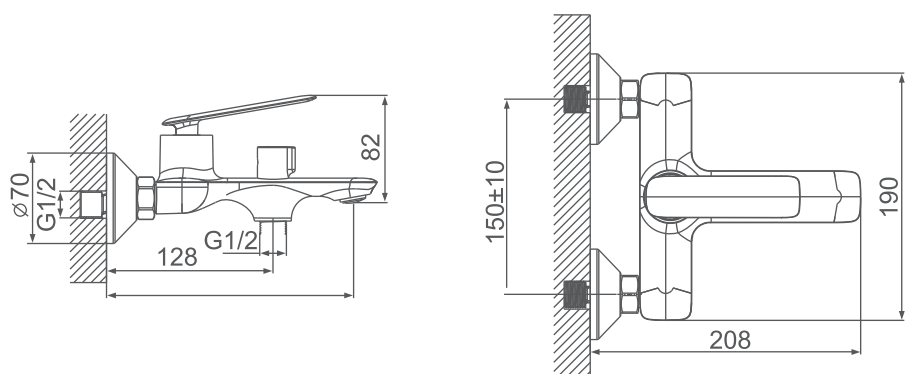

Color

Chrome
Ba3-6001CR

Matt Gray
Ba3-6001MG

Brushed Nickel
Ba3-6001BN

Blueprint

SHOWER FAUCET Ba3-6005

About

Harmony of circular pipes and diamond cut irregularities. The industrial feel further maximizes the uniqueness of this faucet.