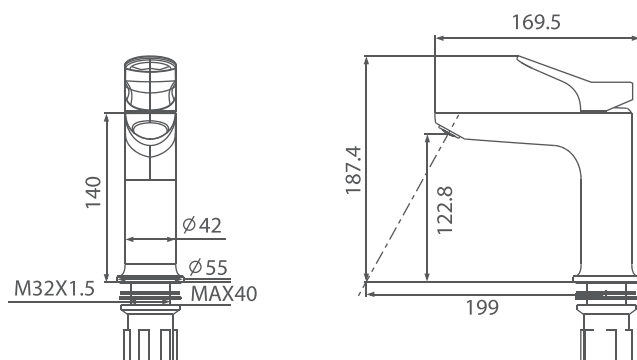

Color

Chrome
PB1-3001CR

Brushed Nickel
PB1-3001BN

Matt Gray
PB1-3001MG

Brushed Gold
PB1-3001BG

Matt White
PB1-3001MW

Blueprint