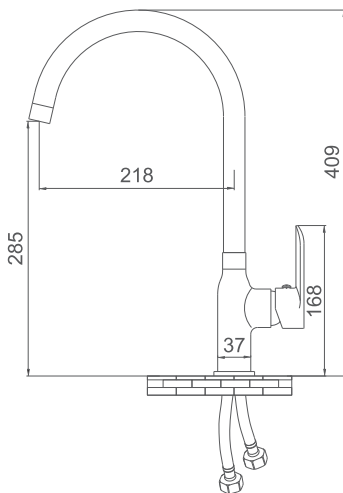

Perforation

Ø36-Ø38

Product

Chrome
By1-3002CR

Chrome
By2-3002CR

Chrome
By3-3002CR

Blueprint

ROHAS