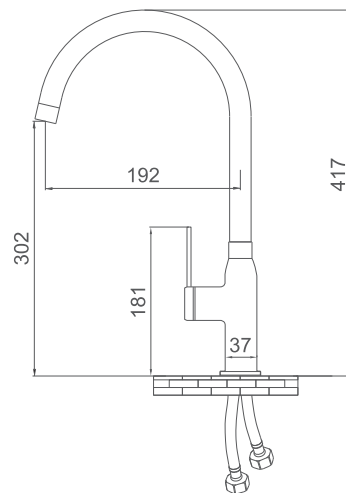

Perforation

Ø36-Ø38

Product

Chrome
By1-3002CR

Chrome
By2-3002CR

Chrome
By3-3002CR

Blueprint

ROHAS