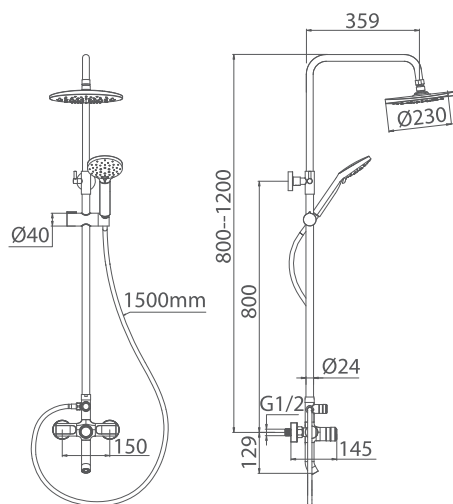

150mm

Product

Matt Gray
BP1-16008MG

Matt Gray
Ba2-160010MG

Chrome
Bβ5-16001CR

Blueprint

BATHTUB SHOWER FAUCET BL5-16007 / BS1-16007

About