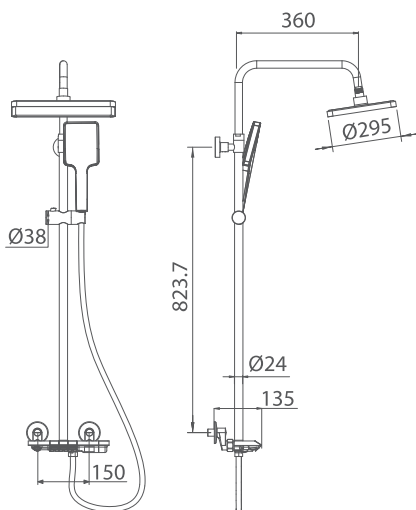

150mm

Product

Matt Gray
BP1-16008MG

Matt Gray
Ba2-160010MG

Chrome
Bβ5-16001CR

Blueprint

BATHTUB SHOWER FAUCET BL5-16007 / BS1-16007

About