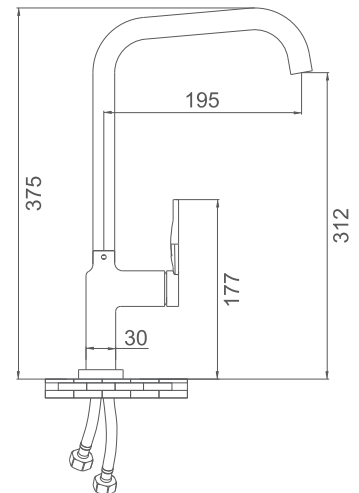

Perforation

Ø36-Ø38

Product

Chrome
By1-3002CR

Chrome
By2-3002CR

Chrome
By3-3002CR

Blueprint

ROHAS