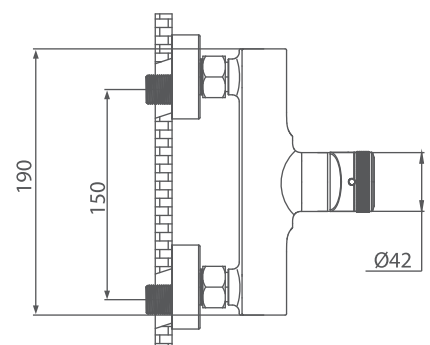

Installation

150mm

Color

Chrome
Ba3-6005CR

Matt Gray
Ba3-6005MG

Brushed Nickel
Ba3-6005BN

Blueprint

BATHTUB / SHOWER FAUCET Bβ5-6001 / Bβ5-6005