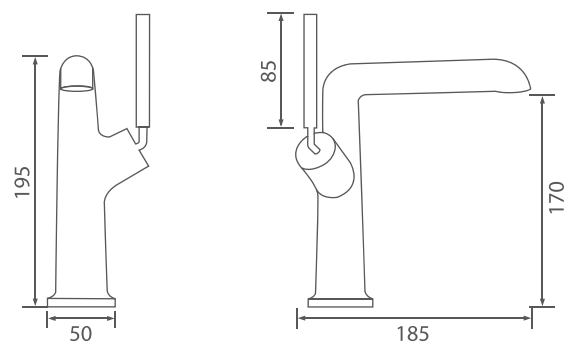

Brushed Nickel
BB7-3002BN

Matt Black
BB7-3002MB

Brushed Gold
BB7-3002BG

Blueprint

BATHROOM WASH BASIN FAUCET PB1-3001

About

This is the most standard design faucet that is faithful to basic functions and design. The basic body design stands out and goes well with any space.